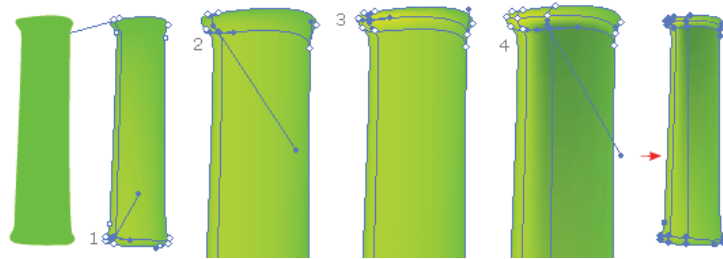

This month's Gradient Tutorial: Chinese Bamboo

By Nick La

1. DRAW BAMBOO BODY

Create a path like (see image 1) with the **Pen Tool** and fill it with green color. Then, select **Mesh Tool** click on the lower left corner of the bamboo body(pt. 1) and pick a lighter tone color(yellow-green). Then, add another Mesh point at the upper left corner of the bamboo(pt. 2). Just a little right above pt. 2, add another point(pt. 3). Now, add the final point beside pt. 2 and select a darker tone green for shadow.

2. CREATE BAMBOO STICK

Select the bamboo body you've created in previous step, hold down the **ALT** key, drag it up to make a copy (you can use Copy & Paste if you like). Then shrink the new bamboo body horizontally with **Selection Tool**. Send this new bamboo body behind the first bamboo body by select **Object > Arrange > Send Backward** or press **Ctrl+]**. Repeat this step until you get a stack of 5 or 6.

3. DUPLICATE BAMBOO STICK

After you've finished the first bamboo, make a copy of it by **ALT** drag or Copy & Paste. Select the new bamboo stick, apply **Filter > Distort > Twist(Angle=3)** so that they don't look identical.

4. DRAW A BENDED BAMBOO

We want the bamboo look natural, not Copy & Paste, so we need to create a bended bamboo. Repeat Step 1 & 2 to create a bended bamboo like the image shown below. Now we 3 different versions of bamboo: straight, bended, and twisted.